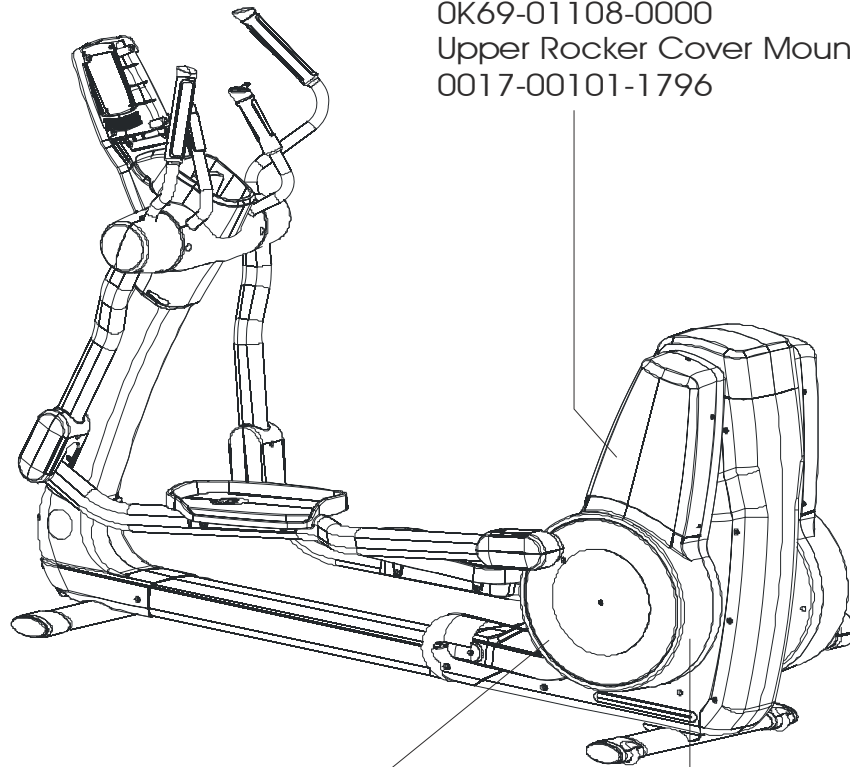

Upper Rocker Cover
(left and right)

OK69-01108-0000

Upper Rocker Cover Mounting Screws (5)

0017-00101-1796

Outside Crank Cover with Decal
(left and right)

AK69-00096-0000

Outside Crank Cover Mounting Screws (2)

0017-00101-1988

Lower Rocker Cover
(left and right)

OK69-01109-0000

Lower Rocker Cover Mounting Screws (6)

0017-0010-1796